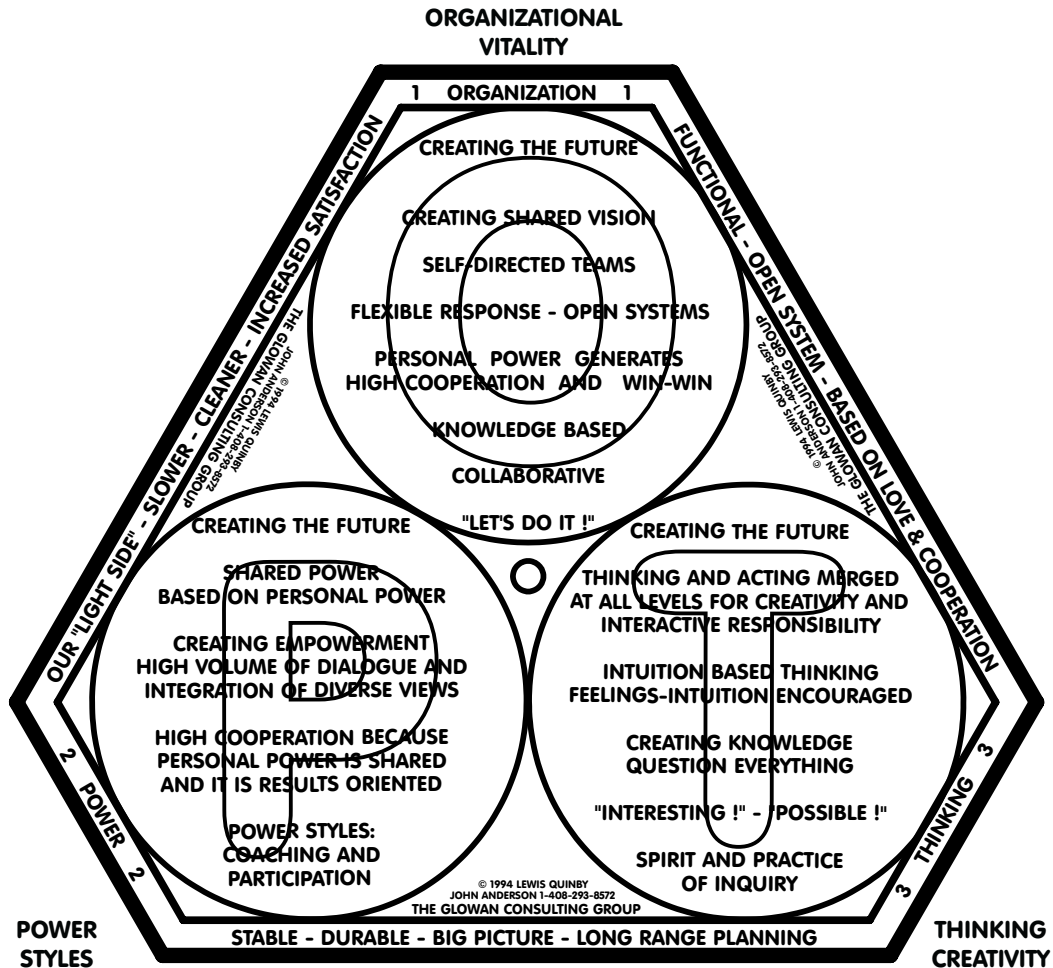

FUNCTIONAL - OPEN SYSTEM - BASED ON LOVE & COOPERATION
OUR "LIGHT SIDE" - SLOWER - CLEANER - INCREASED SATISFACTION
STABLE - DURABLE - BIG PICTURE - LONG RANGE PLANNING

CREATING THE FUTURE

A GLOWAN CONSULTING TOOL USED FOR:

- **CONCEPTUAL DEVELOPMENT**
- **ATTITUDE AWARENESS**
- **TEAM-BUILDING**
- **ROLE-PLAYING**

OPINIONS AND FEELINGS ARE FREQUENTLY A PERSONAL TRIUMPH OVER GOOD THINKING
 YOU DEFINE REALITY BY WHAT YOU KNOW, WHAT YOU BELIEVE, AND WHAT YOU DO ABOUT IT.