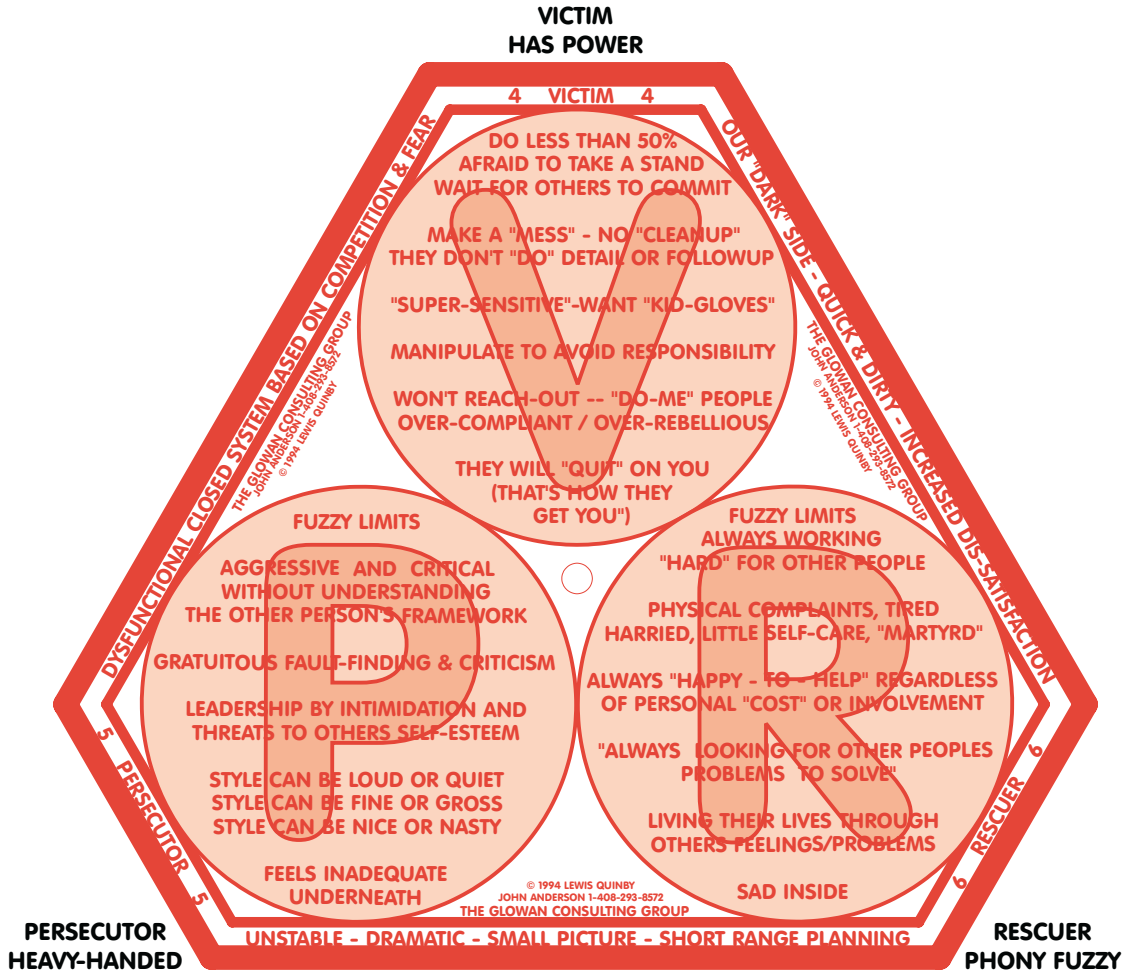

**DYSFUNCTIONAL CLOSED SYSTEM BASED ON COMPETITION & FEAR
OUR "DARK" SIDE - QUICK & DIRTY - INCREASED DIS-SATISFACTION
UNSTABLE - DRAMATIC - SMALL PICTURE - SHORT RANGE PLANNING**

THE DRAMA TRIANGLE

A TRANSACTIONAL ANALYSIS TOOL USED FOR:

- **CONCEPTUAL DEVELOPMENT**
- **ATTITUDE AWARENESS**
- **TEAM-BUILDING**
- **ROLE-PLAYING**

**OPINIONS AND FEELINGS ARE FREQUENTLY A PERSONAL TRIUMPH OVER GOOD THINKING
YOU DEFINE REALITY BY WHAT YOU KNOW, WHAT YOU BELIEVE, AND WHAT YOU DO ABOUT IT.**