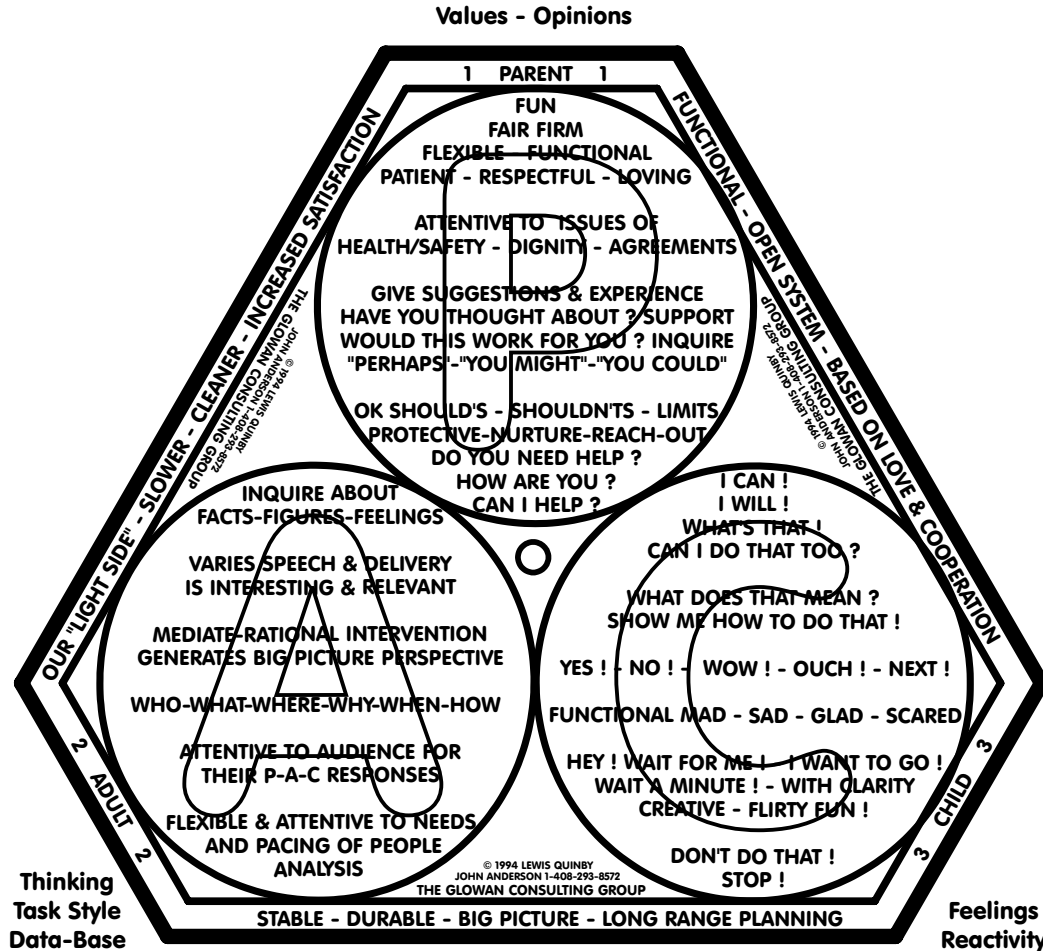

FUNCTIONAL - OPEN SYSTEM - BASED ON LOVE & COOPERATION
OUR "LIGHT SIDE" - SLOWER - CLEANER - INCREASED SATISFACTION
STABLE - DURABLE - BIG PICTURE - LONG RANGE PLANNING

TRANSACTIONAL ANALYSIS TOOL USED FOR:

- **CONCEPTUAL DEVELOPMENT**
- **ATTITUDE AWARENESS**
- **TEAM-BUILDING**
- **ROLE-PLAYING**

OPINIONS AND FEELINGS ARE FREQUENTLY A PERSONAL TRIUMPH OVER GOOD THINKING
 YOU DEFINE REALITY BY WHAT YOU KNOW, WHAT YOU BELIEVE, AND WHAT YOU DO ABOUT IT.