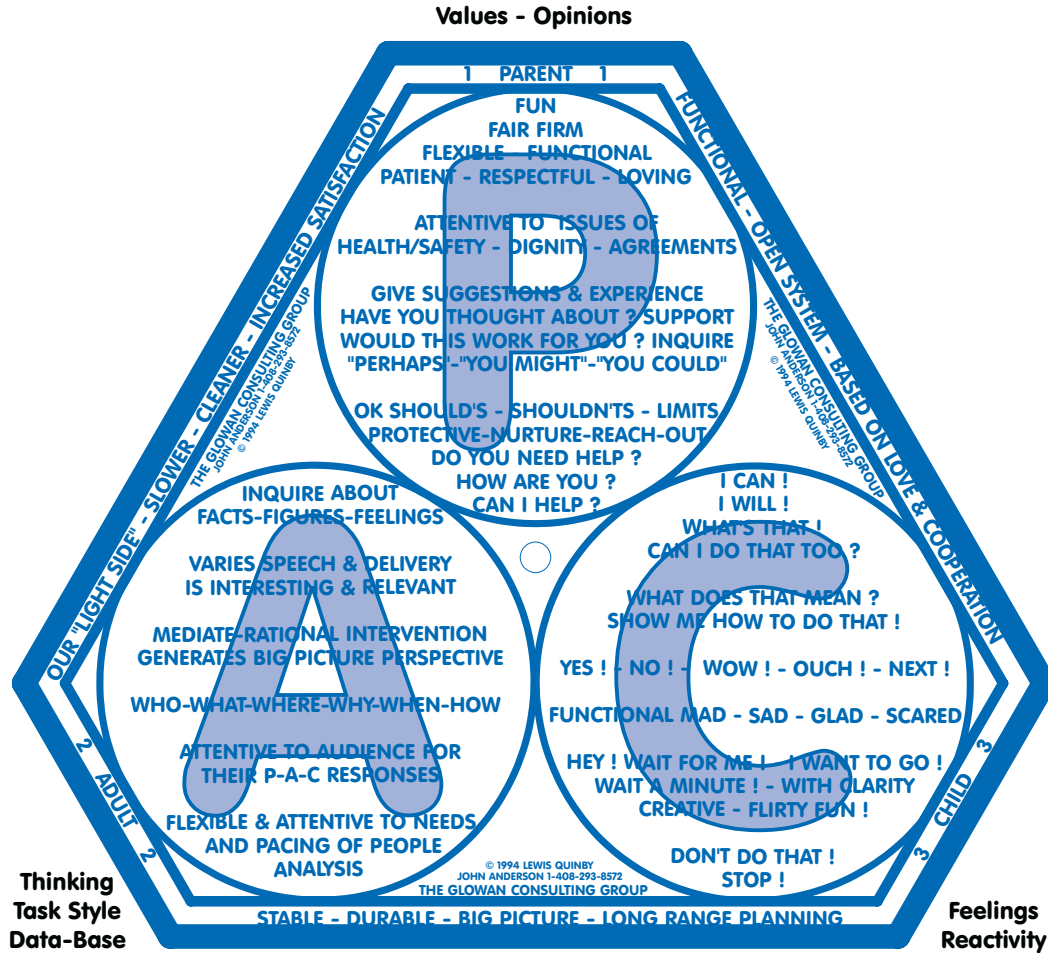

**FUNCTIONAL - OPEN SYSTEM - BASED ON LOVE & COOPERATION**  
**OUR "LIGHT SIDE" - SLOWER - CLEANER - INCREASED SATISFACTION**  
**STABLE - DURABLE - BIG PICTURE - LONG RANGE PLANNING**

**TRANSACTIONAL ANALYSIS TOOL USED FOR:**

- **CONCEPTUAL DEVELOPMENT**
- **ATTITUDE AWARENESS**
- **TEAM-BUILDING**
- **ROLE-PLAYING**

OPINIONS AND FEELINGS ARE FREQUENTLY A PERSONAL TRIUMPH OVER GOOD THINKING  
 YOU DEFINE REALITY BY WHAT YOU KNOW, WHAT YOU BELIEVE, AND WHAT YOU DO ABOUT IT.