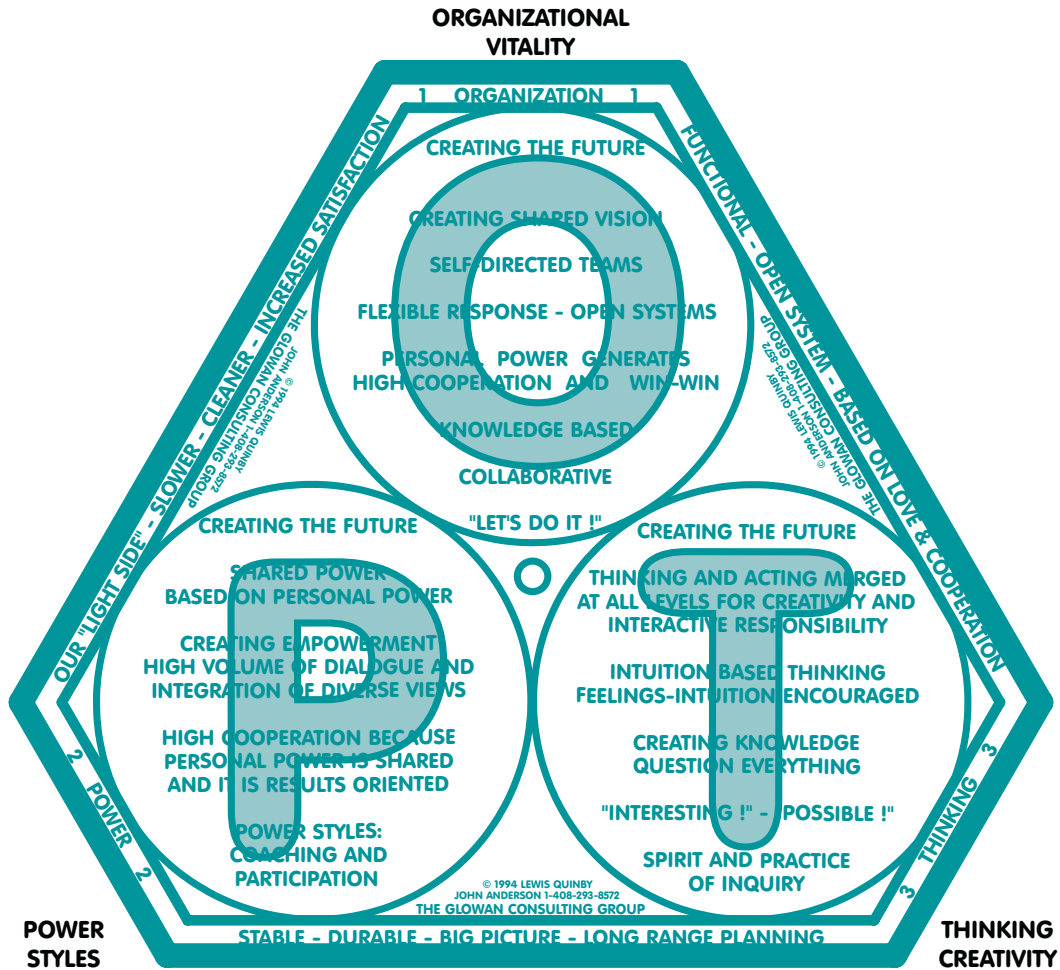

FUNCTIONAL - OPEN SYSTEM - BASED ON LOVE & COOPERATION
OUR "LIGHT SIDE" - SLOWER - CLEANER - INCREASED SATISFACTION
STABLE - DURABLE - BIG PICTURE - LONG RANGE PLANNING

CREATING THE FUTURE

A GLOWAN CONSULTING TOOL USED FOR:

- **CONCEPTUAL DEVELOPMENT**
- **ATTITUDE AWARENESS**
- **TEAM-BUILDING**
- **ROLE-PLAYING**

OPINIONS AND FEELINGS ARE FREQUENTLY A PERSONAL TRIUMPH OVER GOOD THINKING
YOU DEFINE REALITY BY WHAT YOU KNOW, WHAT YOU BELIEVE, AND WHAT YOU DO ABOUT IT.