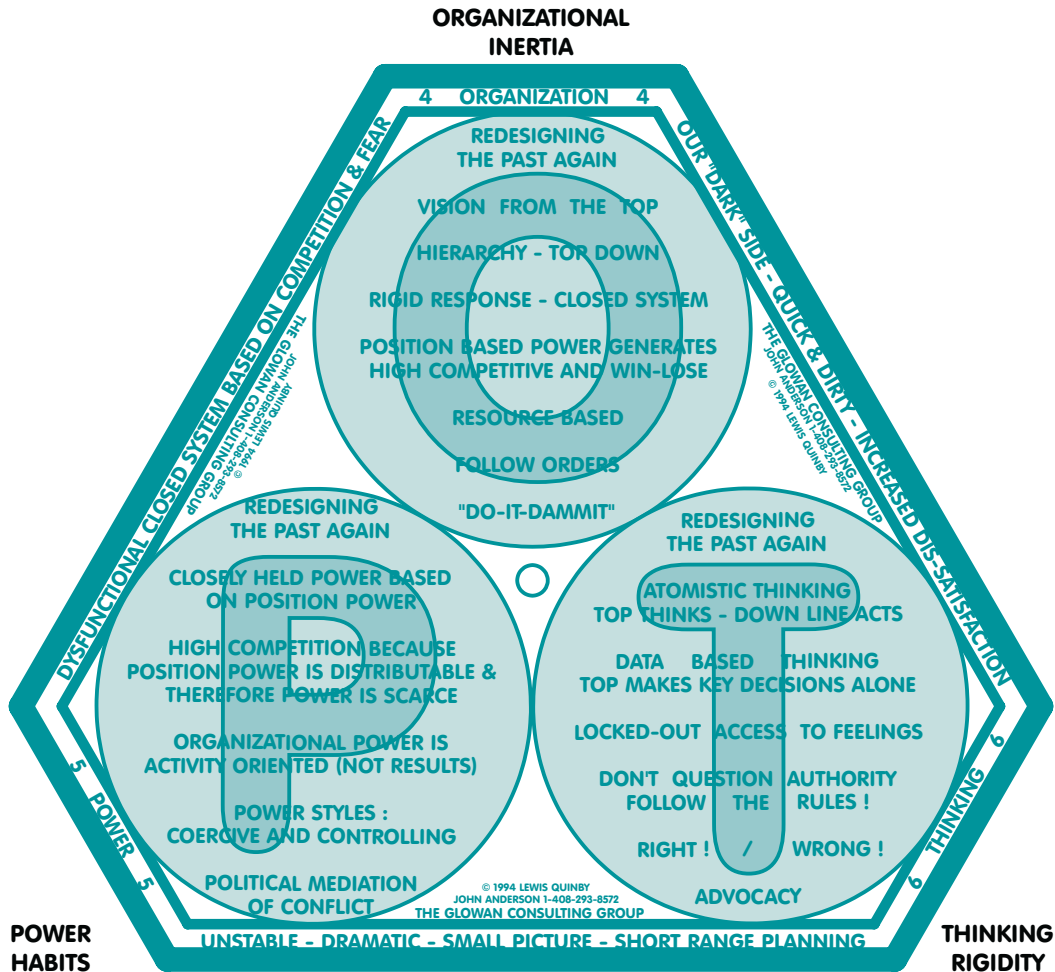

**DYSFUNCTIONAL CLOSED SYSTEM BASED ON COMPETITION & FEAR  
OUR "DARK" SIDE - QUICK & DIRTY - INCREASED DIS-SATISFACTION  
UNSTABLE - DRAMATIC - SMALL PICTURE - SHORT RANGE PLANNING**

**REDESIGNING THE PAST**

**A GLOWAN CONSULTING TOOL USED FOR:**

- **CONCEPTUAL DEVELOPMENT**
- **ATTITUDE AWARENESS**
- **TEAM-BUILDING**
- **ROLE-PLAYING**

OPINIONS AND FEELINGS ARE FREQUENTLY A PERSONAL TRIUMPH OVER GOOD THINKING  
YOU DEFINE REALITY BY WHAT YOU KNOW, WHAT YOU BELIEVE, AND WHAT YOU DO ABOUT IT.