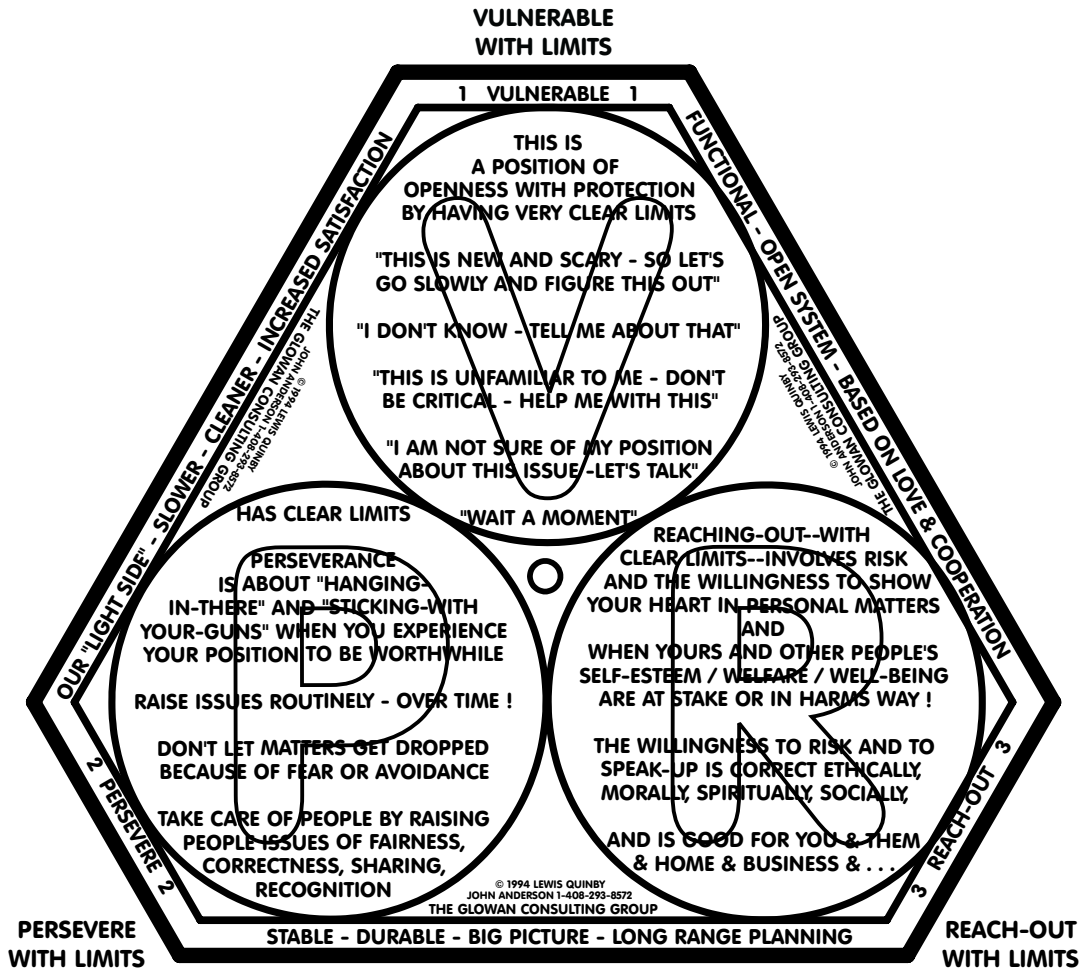

FUNCTIONAL - OPEN SYSTEM - BASED ON LOVE & COOPERATION
OUR "LIGHT SIDE" - SLOWER - CLEANER - INCREASED SATISFACTION
STABLE - DURABLE - BIG PICTURE - LONG RANGE PLANNING

THE DURABLE TRIANGLE

A TRANSACTIONAL ANALYSIS TOOL USED FOR:

- **CONCEPTUAL DEVELOPMENT**
- **ATTITUDE AWARENESS**
- **TEAM-BUILDING**
- **ROLE-PLAYING**

OPINIONS AND FEELINGS ARE FREQUENTLY A PERSONAL TRIUMPH OVER GOOD THINKING
 YOU DEFINE REALITY BY WHAT YOU KNOW, WHAT YOU BELIEVE, AND WHAT YOU DO ABOUT IT.