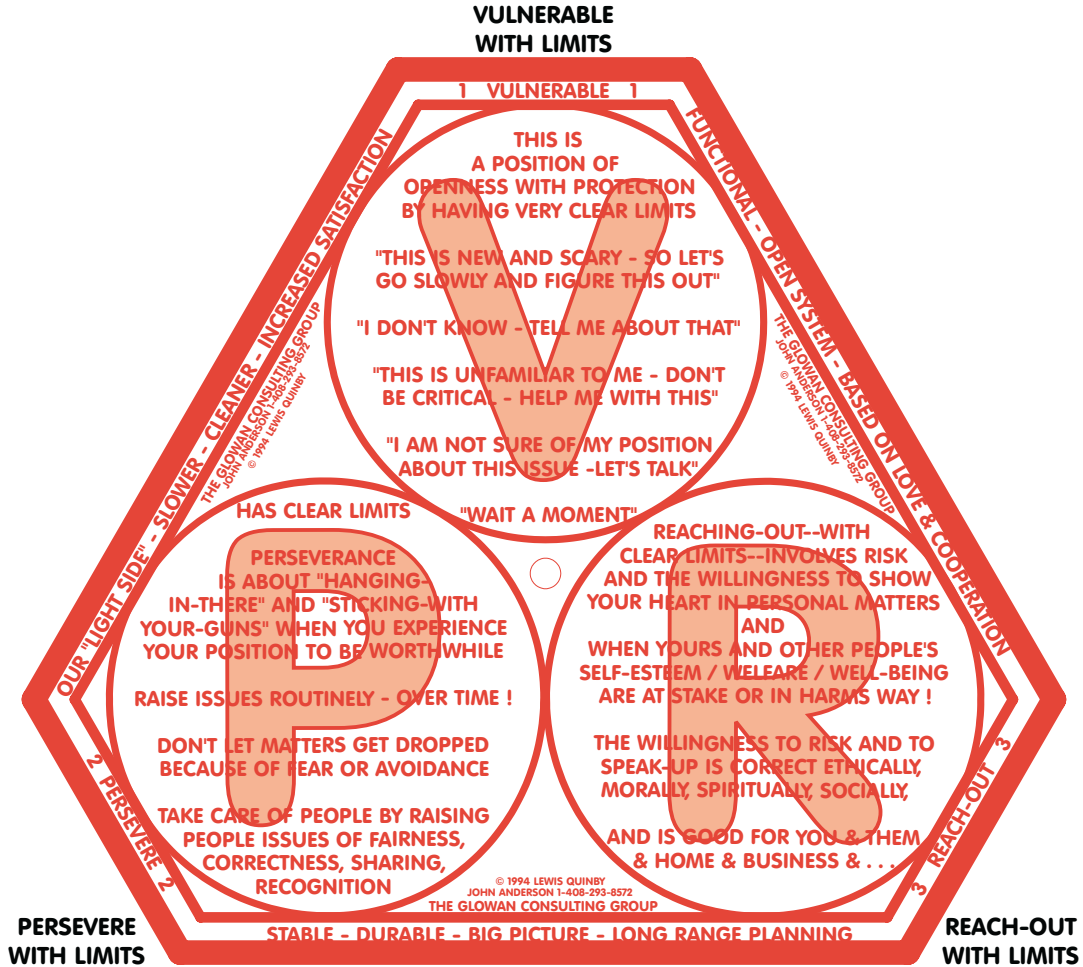

FUNCTIONAL - OPEN SYSTEM - BASED ON LOVE & COOPERATION
OUR "LIGHT SIDE" - SLOWER - CLEANER - INCREASED SATISFACTION
STABLE - DURABLE - BIG PICTURE - LONG RANGE PLANNING

THE DURABLE TRIANGLE

A TRANSACTIONAL ANALYSIS TOOL USED FOR:

- **CONCEPTUAL DEVELOPMENT**
- **ATTITUDE AWARENESS**
 - **TEAM-BUILDING**
 - **ROLE-PLAYING**

OPINIONS AND FEELINGS ARE FREQUENTLY A PERSONAL TRIUMPH OVER GOOD THINKING
YOU DEFINE REALITY BY WHAT YOU KNOW, WHAT YOU BELIEVE, AND WHAT YOU DO ABOUT IT.