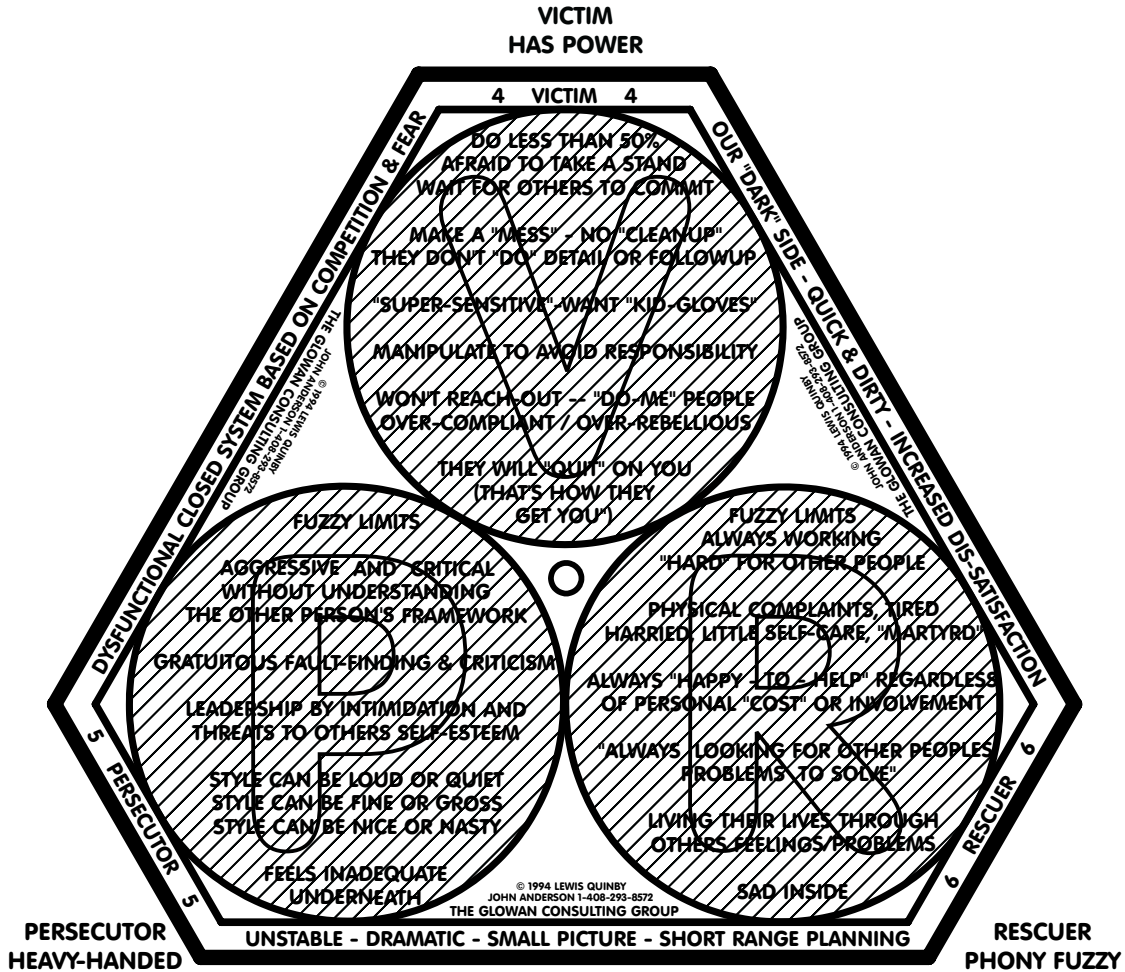

**DYSFUNCTIONAL CLOSED SYSTEM BASED ON COMPETITION & FEAR
 OUR "DARK" SIDE - QUICK & DIRTY - INCREASED DIS-SATISFACTION
 UNSTABLE - DRAMATIC - SMALL PICTURE - SHORT RANGE PLANNING**

THE DRAMA TRIANGLE

A TRANSACTIONAL ANALYSIS TOOL USED FOR: